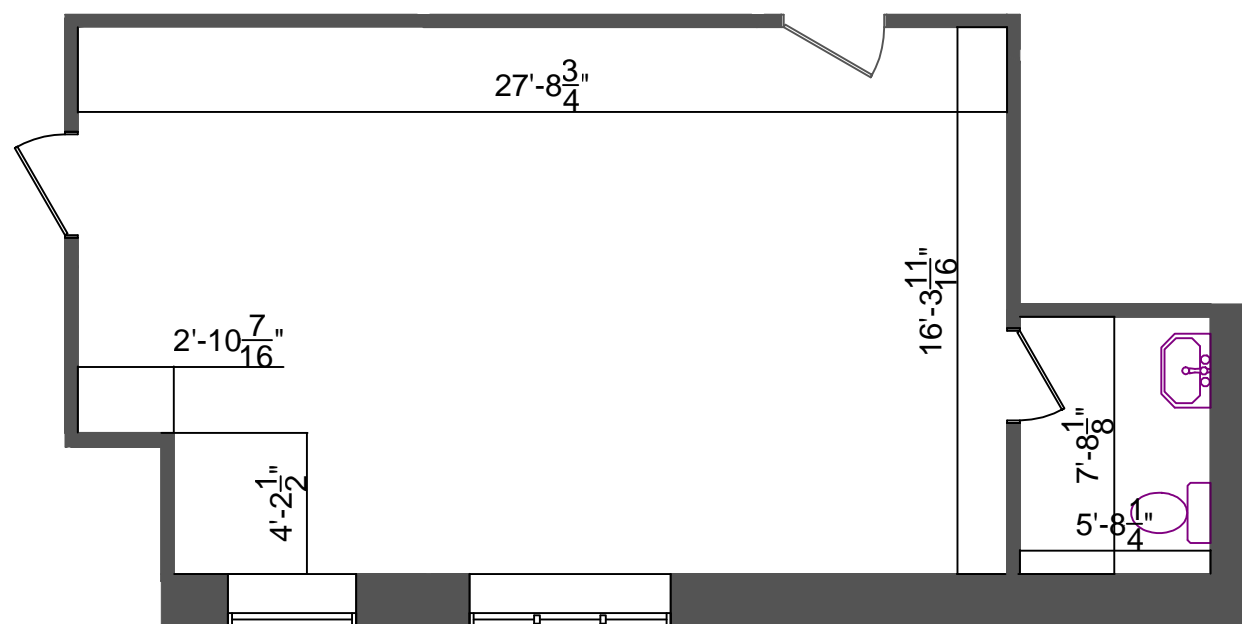

RENTABLE AREA 2,641.7 Sq.Ft.

Unit 200 1626 WEST 2nd AVENUE VANCOUVER BC	DRAWN BY:	D.O.	0 10 FEET	 <a href="http://www.accuspacemeasuring.com">www.accuspacemeasuring.com</a>
		MAY 7, 2014		

RENTABLE AREA 661.8 Sq.Ft.

Unit 201 1626 WEST 2nd AVENUE VANCOUVER BC	DRAWN BY:	D.O.	0                      10  FEET	 <a href="http://www.accuspacemeasuring.com">www.accuspacemeasuring.com</a>
		MAY 7, 2014		